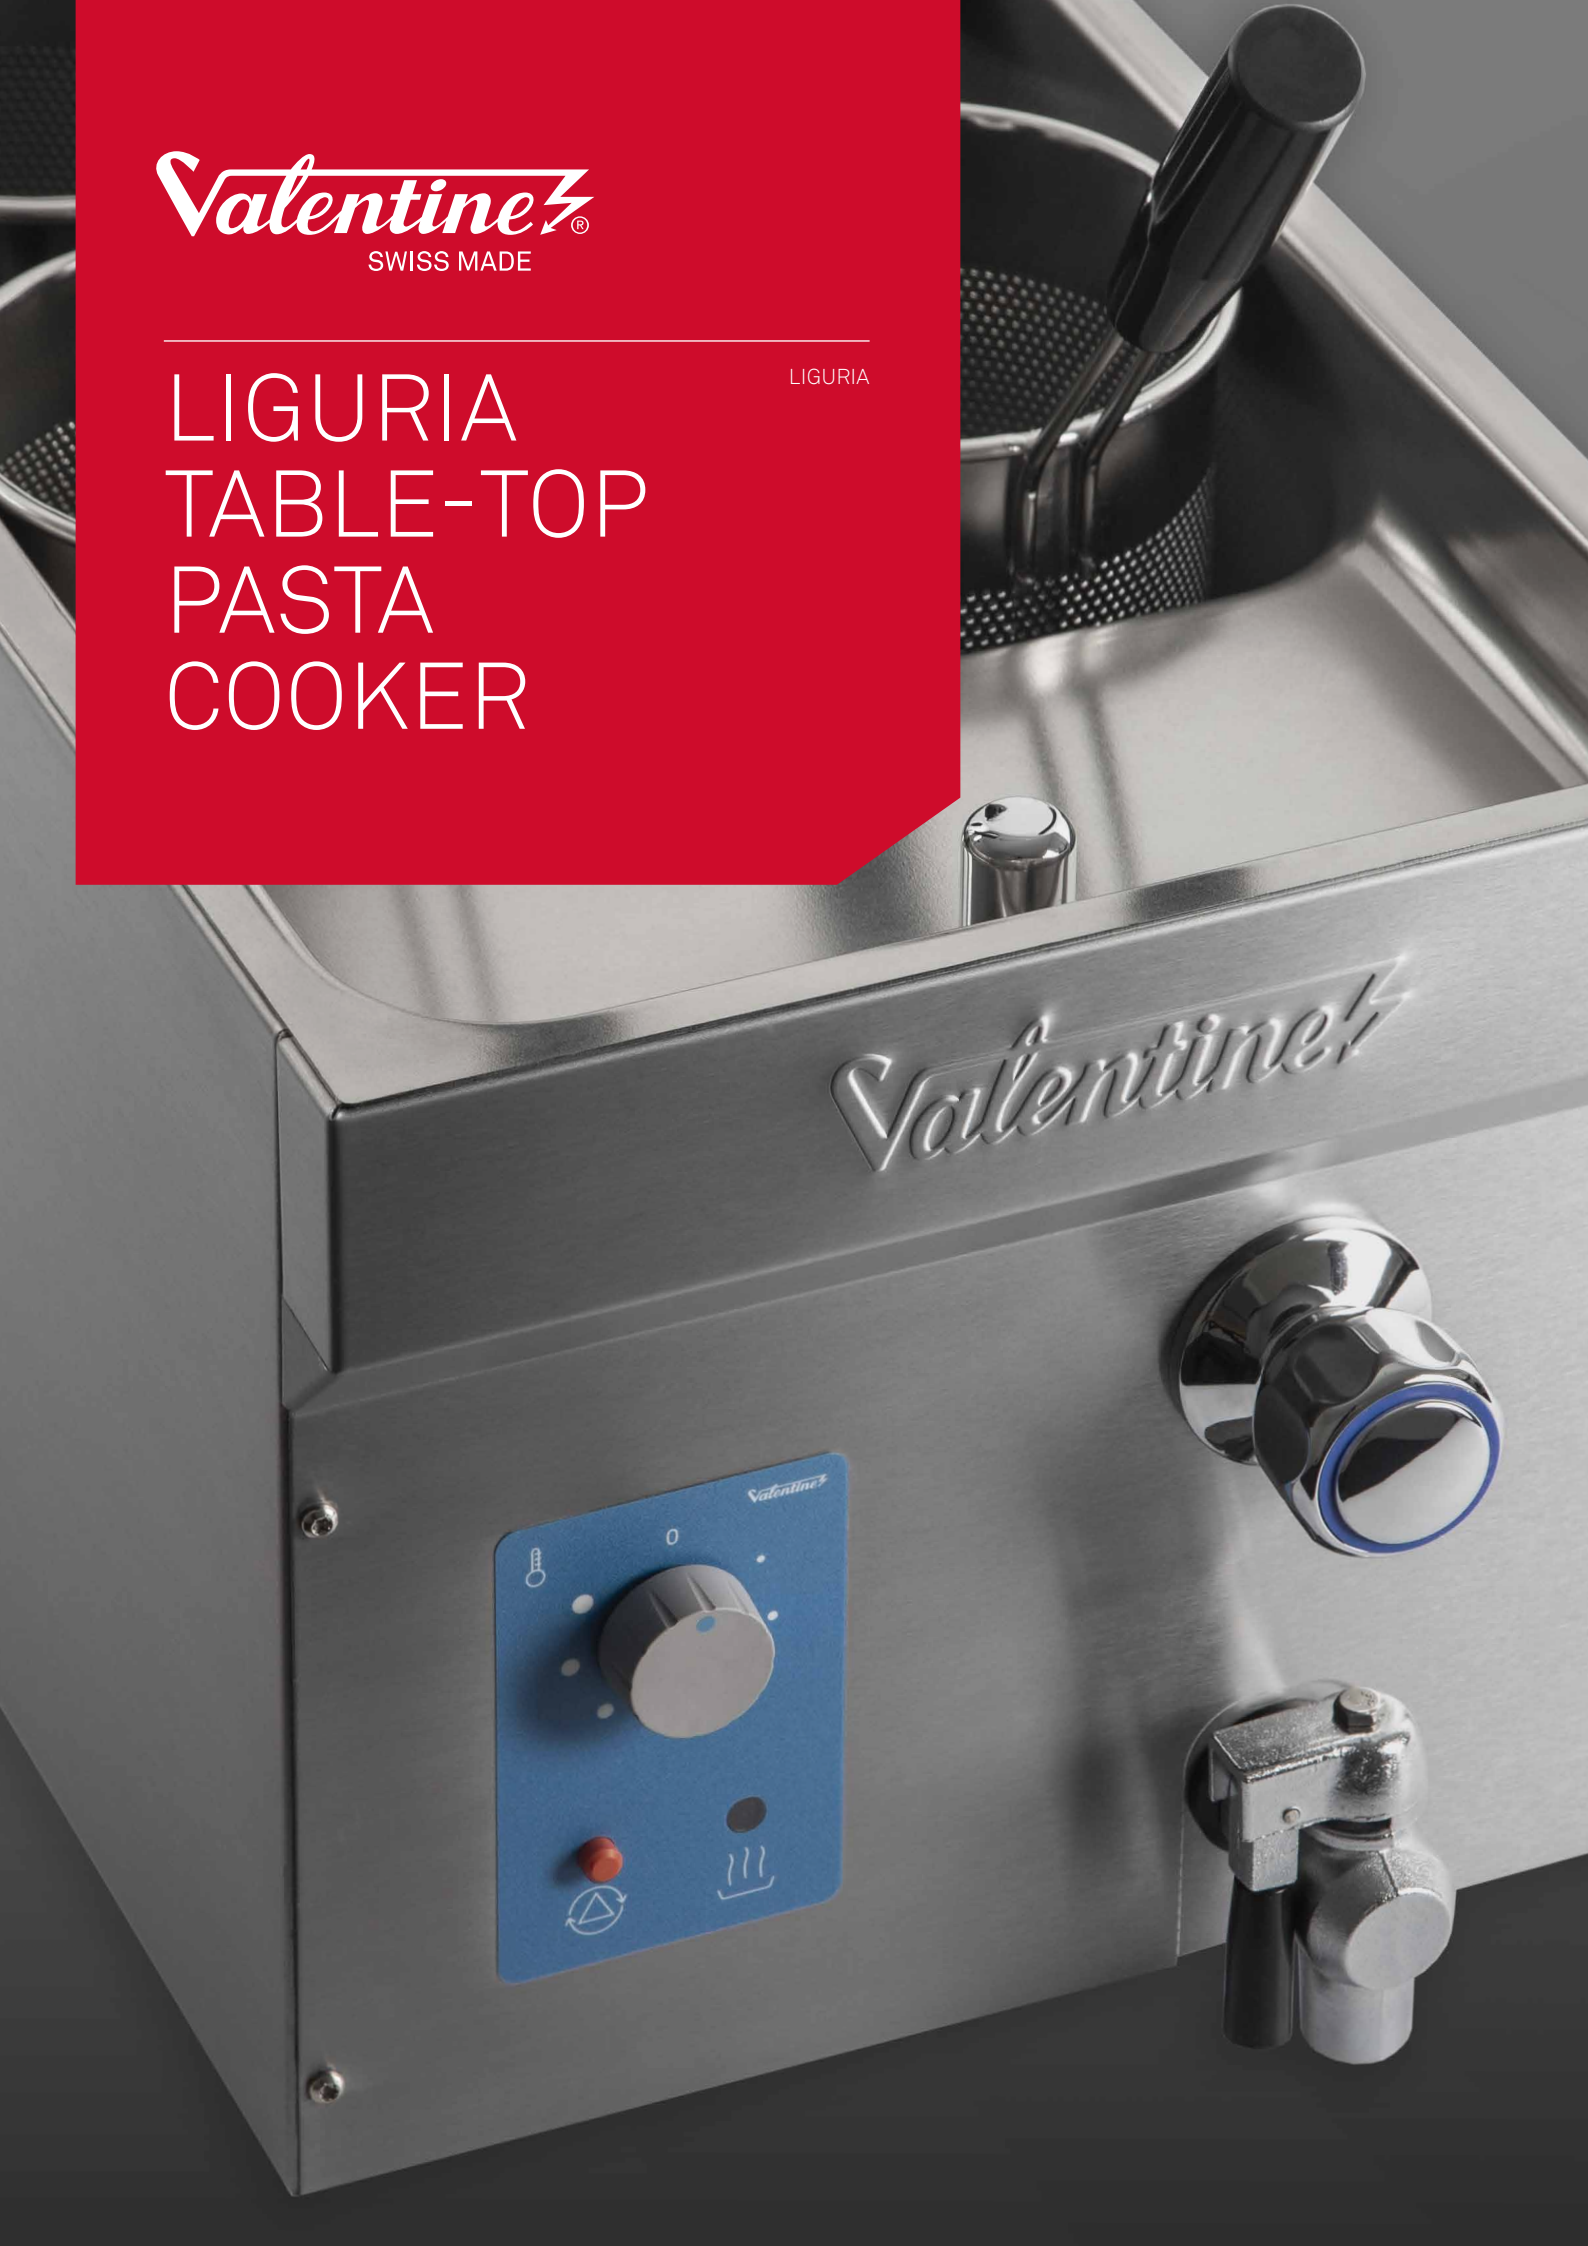

Valentine [®]
SWISS MADE

LIGURIA
TABLE-TOP
PASTA
COOKER

LIGURIA

LIGURIA TABLE-TOP PASTA COOKER

COMPACT AND EFFICIENT

Simple and effective power adjustment thanks to the pulse regulator. The heating power can therefore be continuously adapted, even when the water is already boiling.

Its strong heating power in a compact volume enables fast heating.

Contentance (litres)	20
Dimensions (mm)	
Length	344
Depth	575
Height	315
Gross weight (kg)	17
Voltage (V)	400
Kilowatts (kW)	4.5
Fuses (A)	16A

Pivoting heating element system, ensures easy access to the pan and makes daily upkeep simple

Can be connected to a water inlet, with dosing valve

Easy and simple switch button

Comes standard with: **More basket possibilities** (at additional costs):