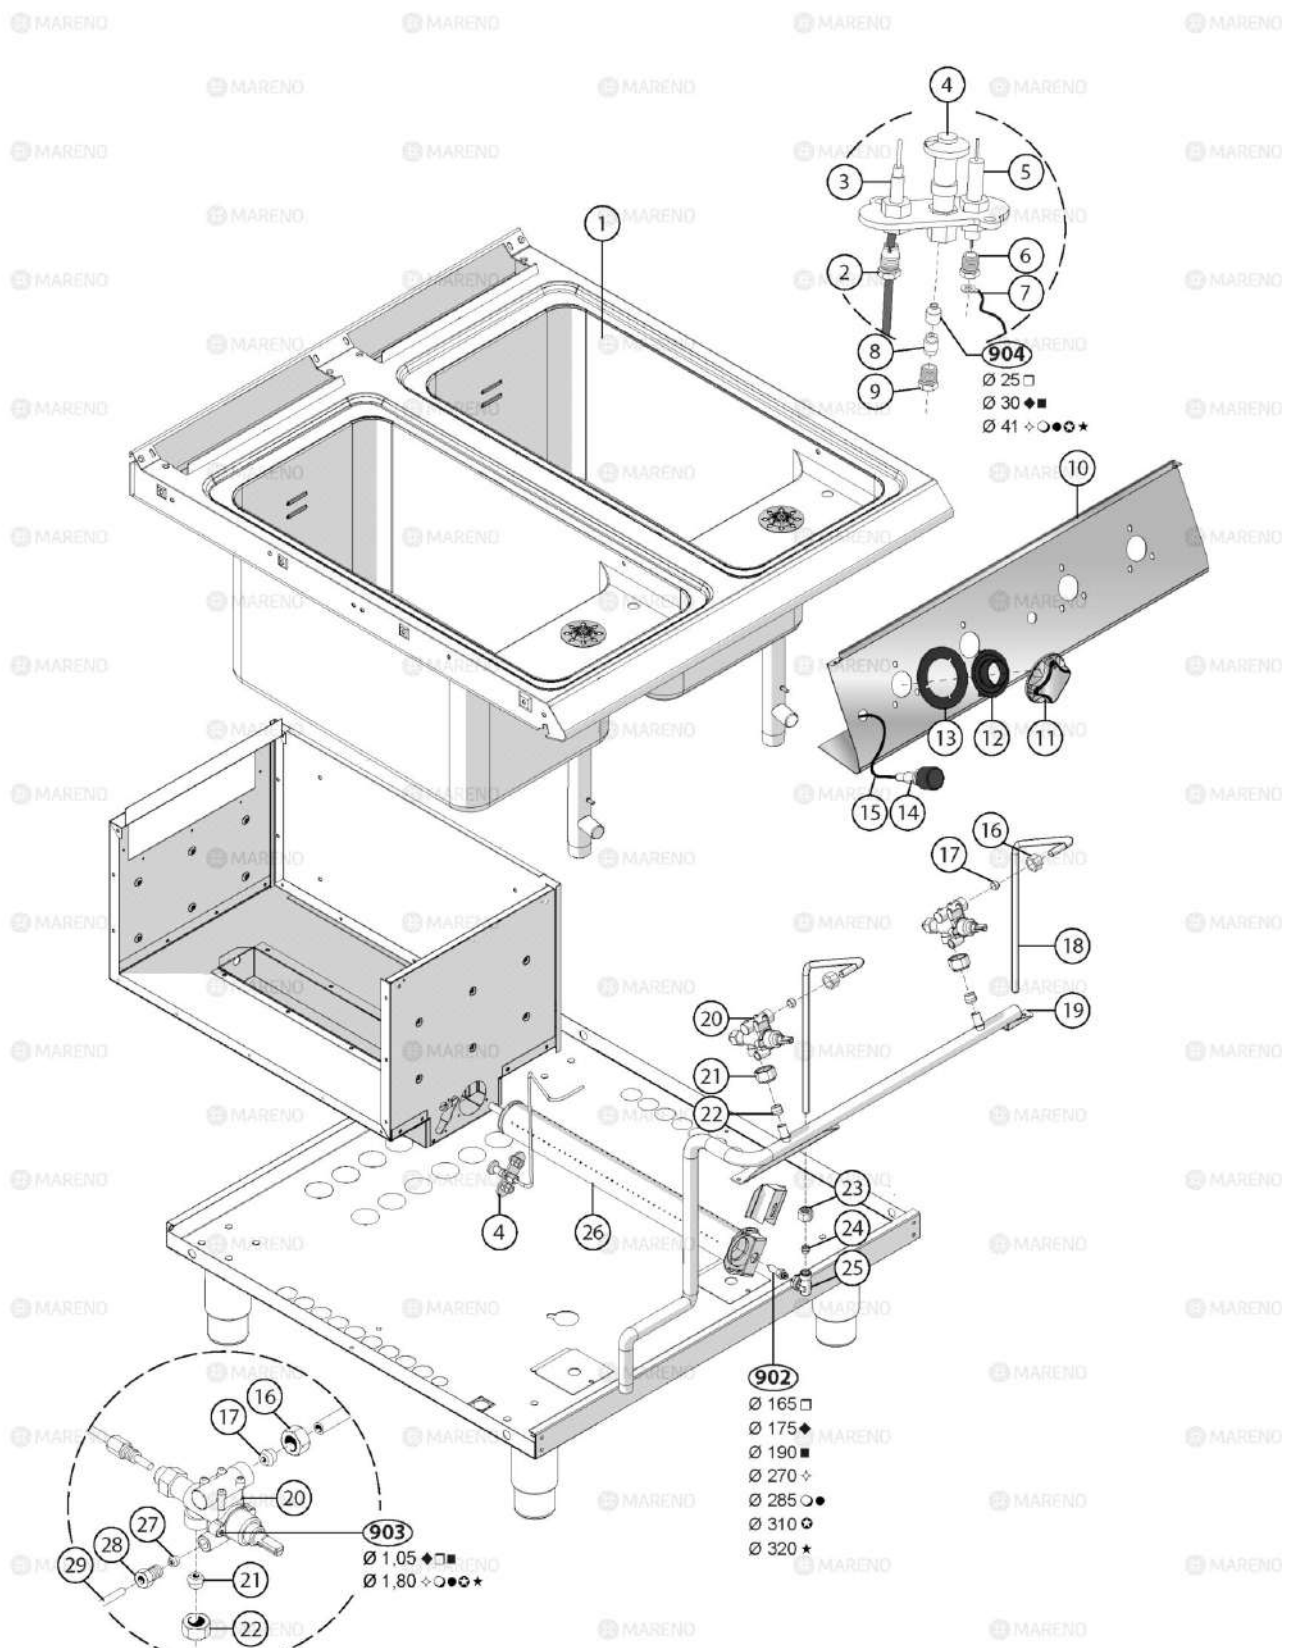

ID GAS: □ G30/50 ◆ G30/37 ■ G30/29 ○ G20/20 ✦ G20/25 ● G25/25 ⊕ G25.1/25 ★ G25/20 ✦ G120/8 ⊙ G110/8

 MARENO ALI spa Mareno di Piave (TV)	COTTURA STAR 90		NPC98GM	
	CUCCIPASTA A GAS MODELLO "M"			
	3_ST90_094_8_00		0319	

Pos	Code	Description
0001	CR0585871R	PLAN WITH TANK PASTA COOKER GAS 900 M80
0002	CR0588190	PIN [C] DRAINER PASTA COOKER
0003	CR0588001LE	SGOCCIOLATOIO CUOCIPASTA
0004	CR0582451	TAP [C] PASTA COOKER
0005	MA1817201R	PROTECTION GRID [C] DRAIN
0007	MA1033504100	STEEL CLAMP [C]
0008	CR1225330	COUPLING [C] TANK-PIPE CONNECTION
0009	CR1263810	PIPE PRESSOSTAT [C] PASTA COOKER FULL GAS
0010	CR1263820	PRESSOSTAT BECK 200-260
0011	CR0581430	FRONT PANEL [C] PASTA COOKER 900 M80
0012	CR1094350	KNOB [C] SHAFT D. 10
0013	CR0935250	BUSH [C]
0016	MACM155200	HANDLE [C] PASTA COOKER DRAIN
0017	MA15119299	GRAIN [C]
0018	SI8206800	EXTENSION [C] DRAIN PASTA COOKER 700
0019	CR0681800	WATER DRAIN [C] TANK PASTA COOKER
0020	CR1227600	PIPE [C] D. 72CM
0021	CR1225320	CONNECTOR [C] M/F
0022	CR0588960	VALVE [C]

904
 □ 25
 ■ 30
 ◇ 41

902
 □ 165
 ◆ 175
 ■ 190
 ◇ 270
 ○ 285
 ⊕ 310
 ☆ 320

903
 ◆ 1.05
 ■ 1.80

ID GAS: □ G30/50 ◆ G30/37 ■ G30/29 ○ G20/20 ◇ G20/25 ● G25/25 ⊕ G25.1/25 ☆ G25/20 ⊕ G120/8 ⊕ G110/8

 MARENO ALI spa Mareno di Piave (TV)	COTTURA STAR 90	NPC98GM
	CUOCCIPASTA A GAS MODELLO "M"	
	3_ST90_095_8_00	0319